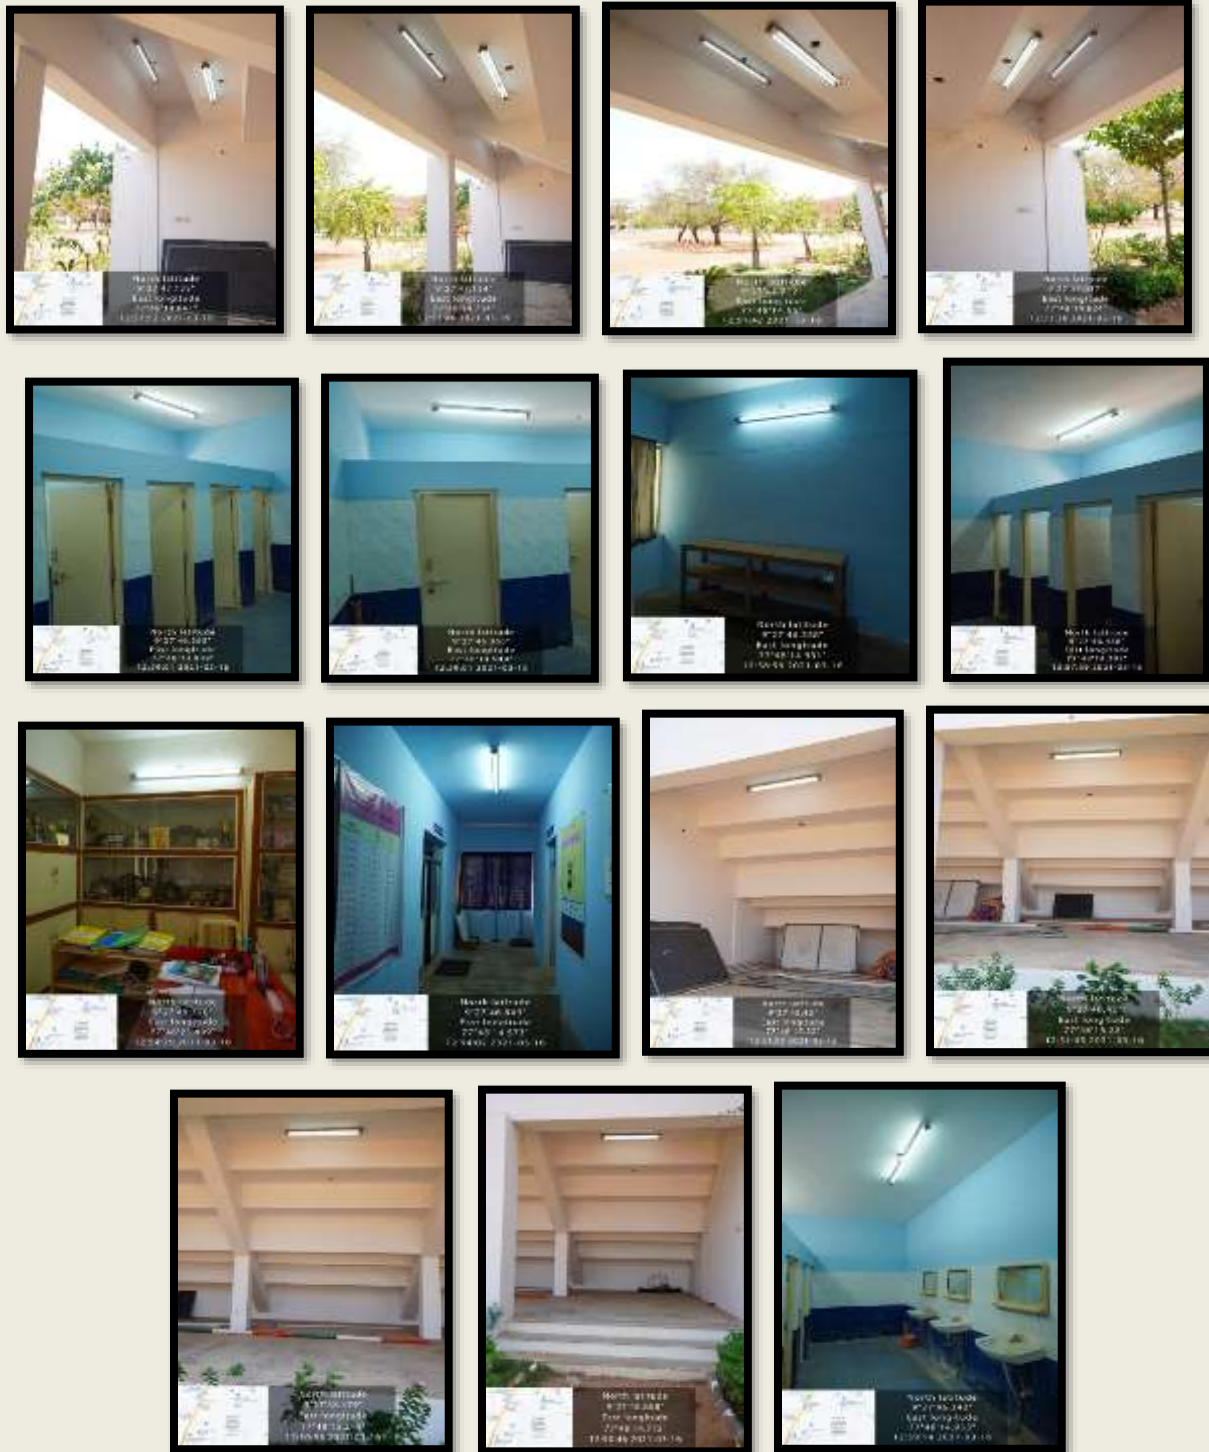

**THE STANDARD FIREWORKS RAJARATNAM COLLEGE FOR WOMEN (AUTONOMOUS),
SIVAKASI – 626 123.**

(Affiliated to Madurai Kamaraj University, Re-accredited with A Grade by NAAC,
College with Potential for Excellence by UGC and Mentor Institution under UGC PARAMARSH)

Indoor stadium, Physical Education Dept. & Toilet (19LED bulbs)