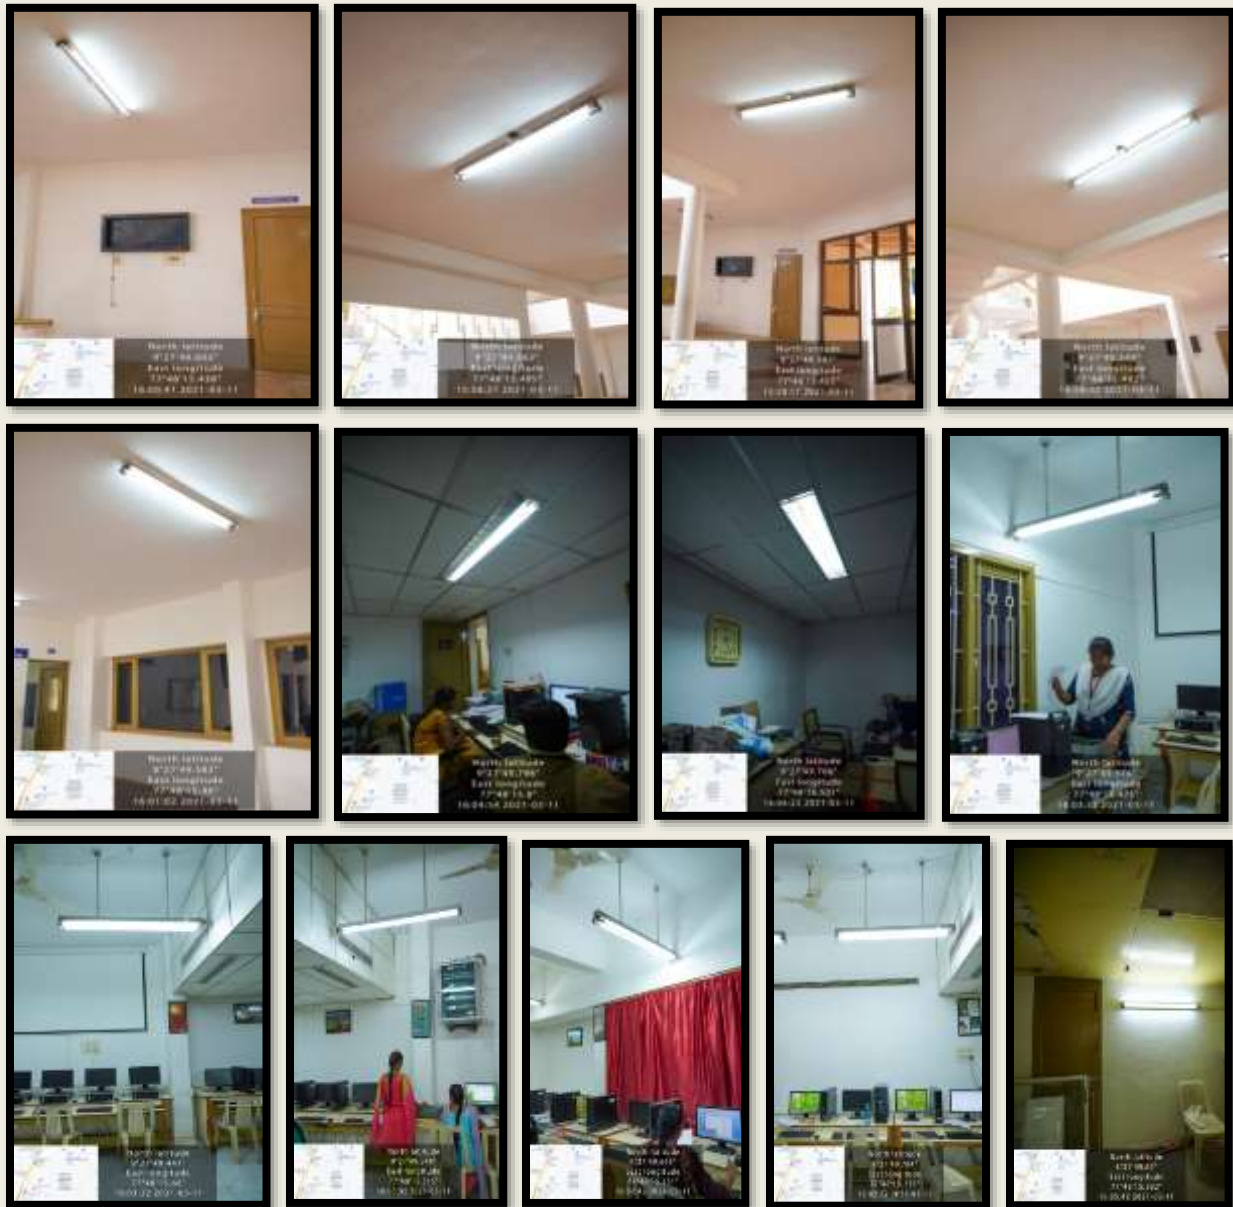

**THE STANDARD FIREWORKS RAJARATNAM COLLEGE FOR WOMEN (AUTONOMOUS),
SIVAKASI – 626 123.**

(Affiliated to Madurai Kamaraj University, Re-accredited with A Grade by NAAC,
College with Potential for Excellence by UGC and Mentor Institution under UGC PARAMARSH)

**MCA Block- Department of Information Technology-Varanda (5LED
bulbs)&WEB Lab (14 LED bulbs)**