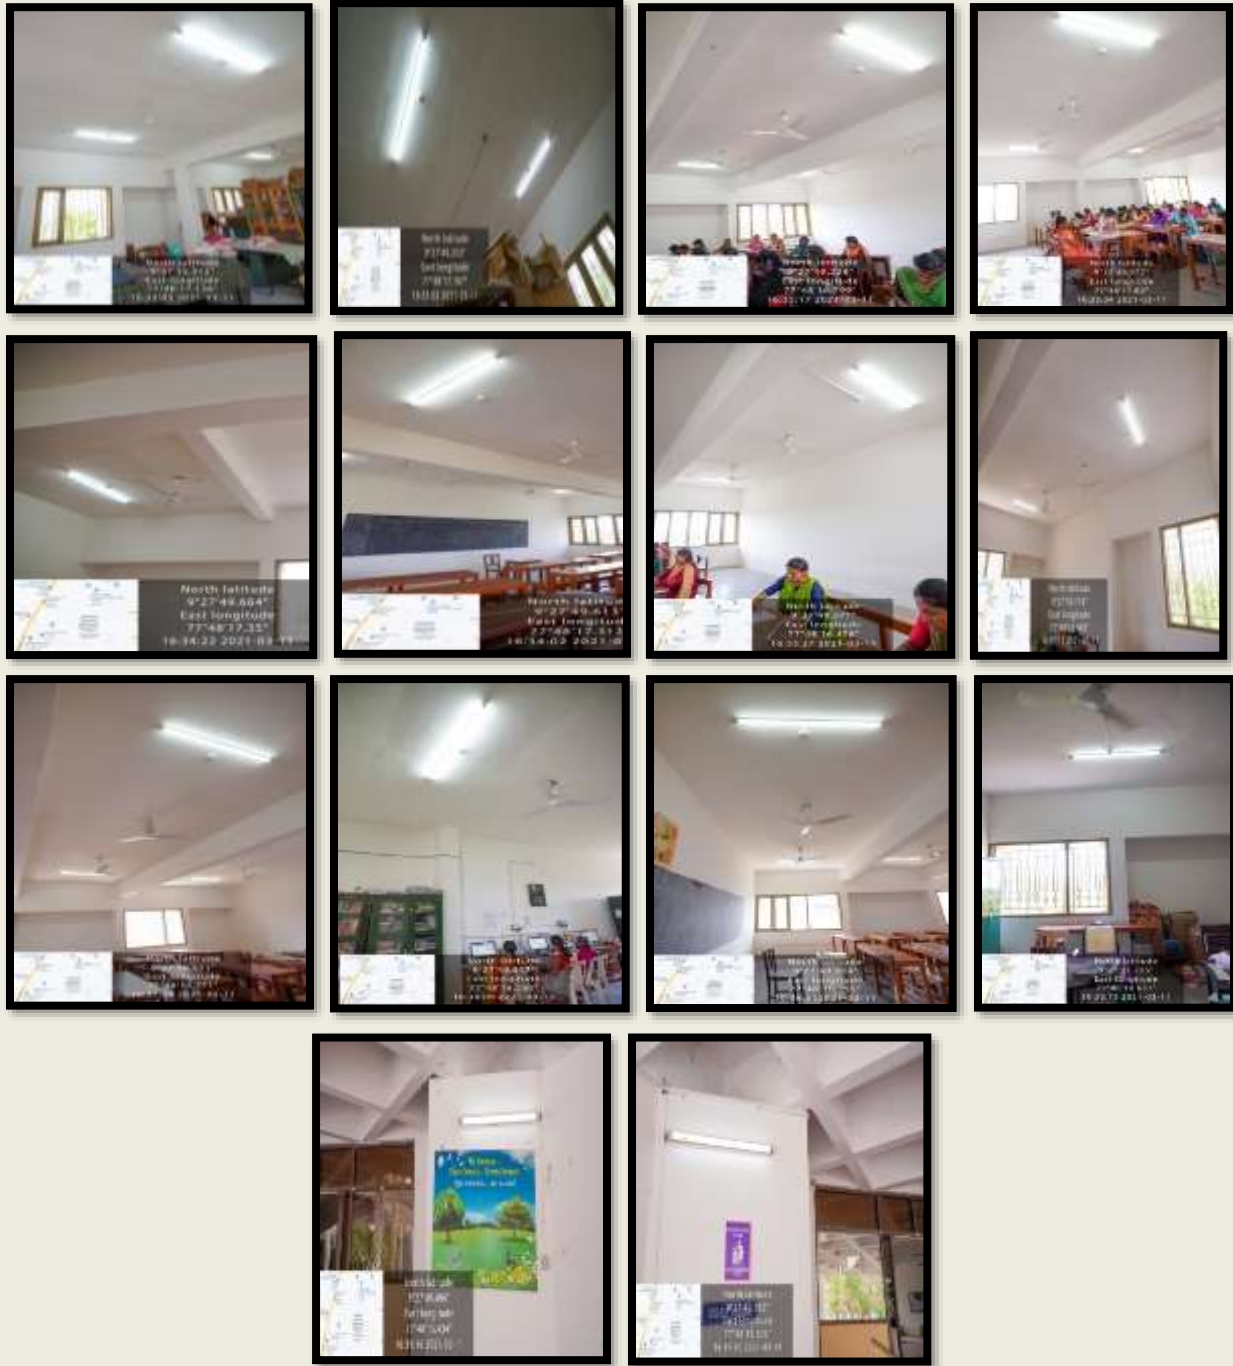

**THE STANDARD FIREWORKS RAJARATNAM COLLEGE FOR WOMEN (AUTONOMOUS),
SIVAKASI – 626 123.**

(Affiliated to Madurai Kamaraj University, Re-accredited with A Grade by NAAC,
College with Potential for Excellence by UGC and Mentor Institution under UGC PARAMARSH)

**Information Technology (4), Business Administration –Department (2),
Class room(12+12 LED bulbs& Main Corridor (2 LED bulbs)**